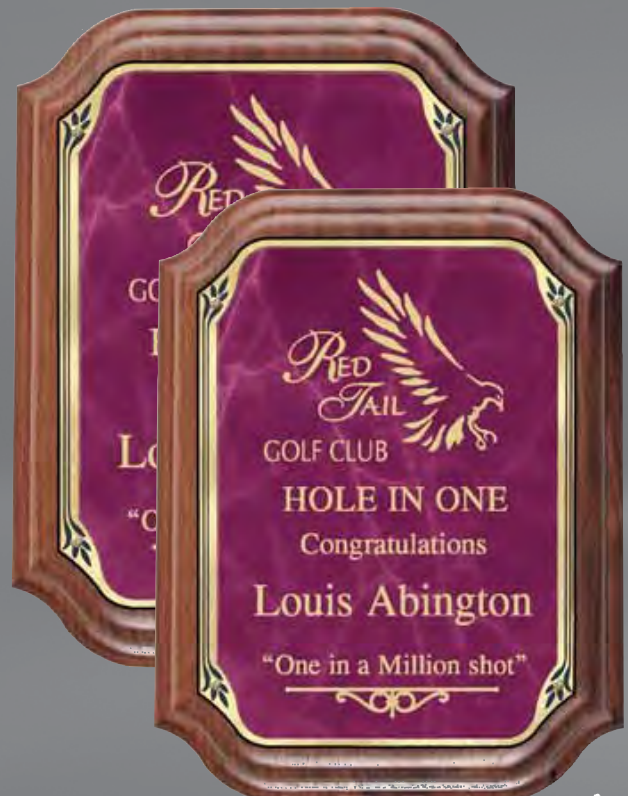

H353-276 8" x 10"
H354-276 9" x 12"