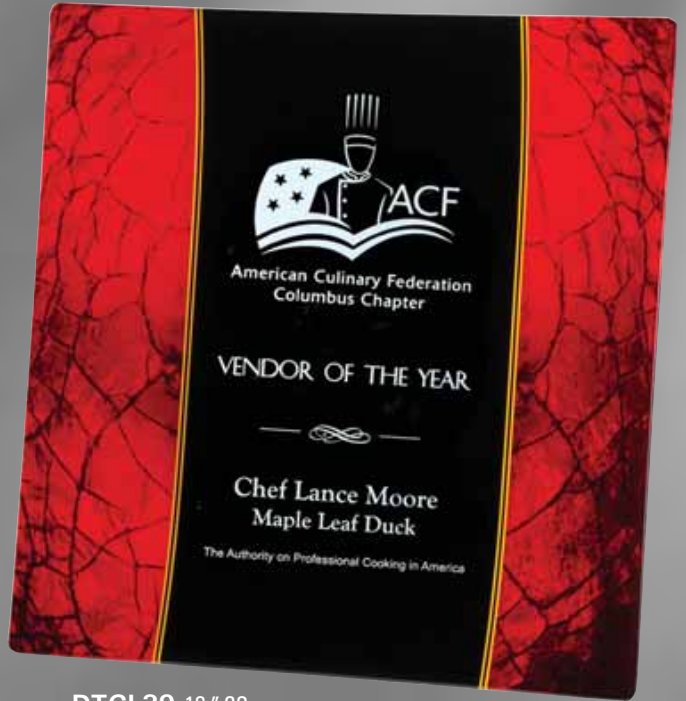

## Chrome Plated Trays

<b>T805</b>	9¾" x 7½" Oval
<b>T806</b>	11¼" x 8¾" Oval
<b>T807</b>	12½" x 9¾" Oval

PERSONALIZATION COST EXTRA

DTGL38 8" SQ.  
Glass Tray

DTGL39 10" SQ.  
Glass Tray

DTGL37 10" SQ.  
Glass Tray