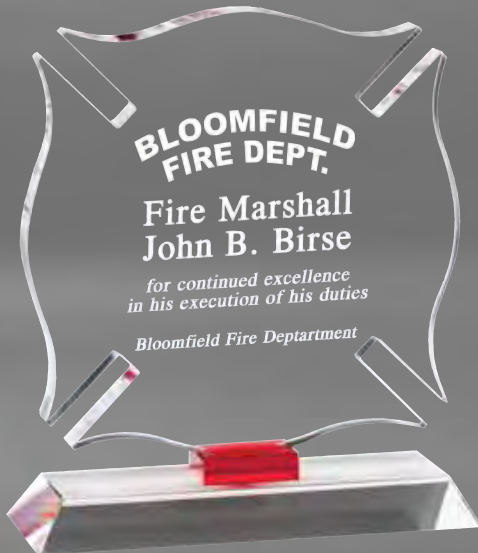

CRY468 6¼" x 7¼"